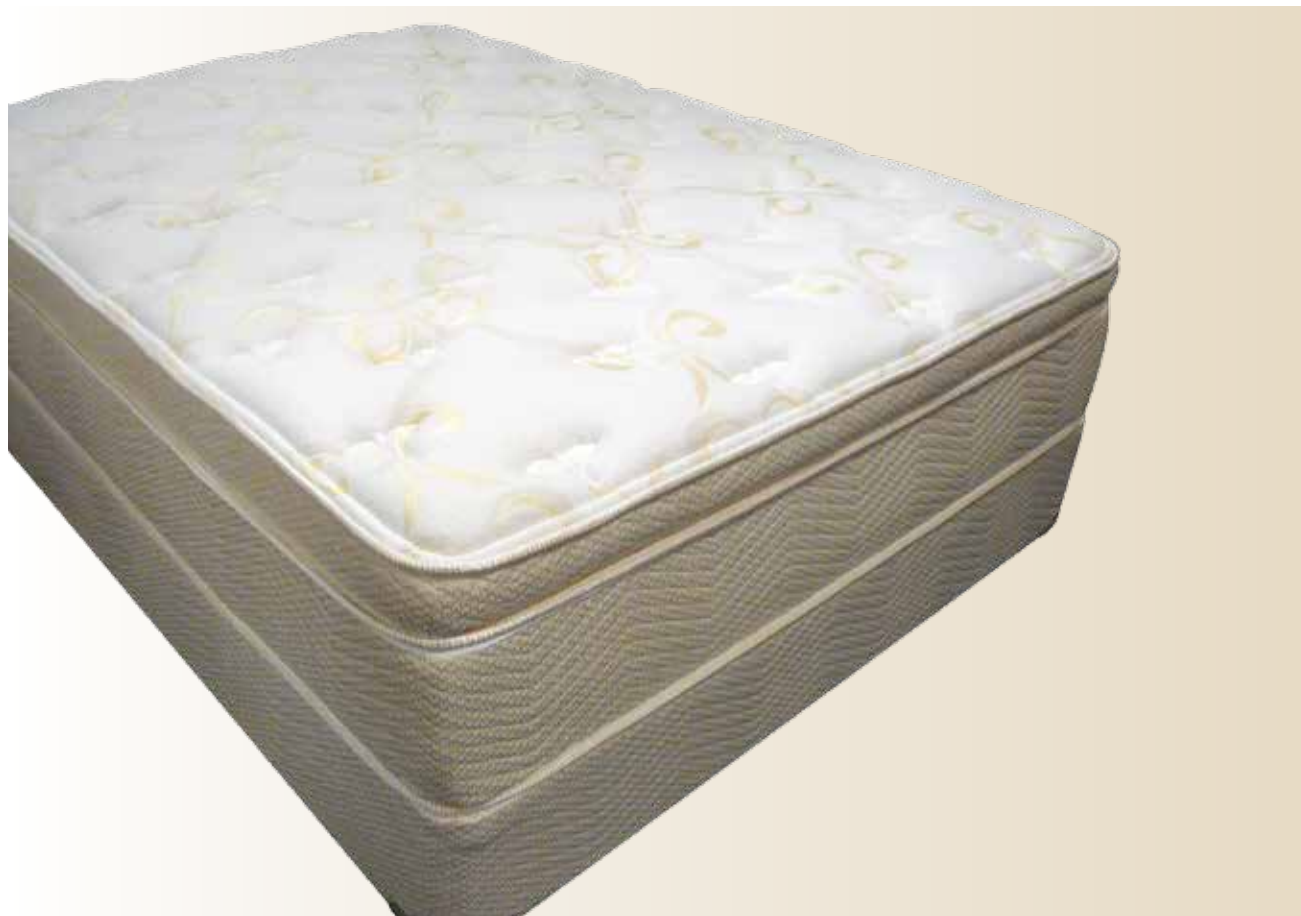

**Ultra Soft Perfect  
Contour® Foam**

Superior soft conforming foam  
to reduce pressure points.

**Support Flex Innerspring**

This innerspring maintains resilient  
flexibility for a more durable, longer-  
lasting sleep surface.

Rows of alternating coils react to your  
body contours maintaining coil stability and  
increased support when compressed for an  
undisturbed night's sleep.

**Excellent Edge™**

Provides greater stability, a  
firm seating edge and 10%  
more usable sleeping surface.

features vary among models

**KING KOIL**

SPINE SUPPORT®

ELITE

**Enhanced Ultra Soft Perfect  
Contour® Foam**

5-zones of super soft conforming support to help reduce motion disturbance.

**Lumbar Support Latex Band**

Provides pressure-relieving conforming support for your lumbar area.

**Contour Plus EC (encased coil)**

Independent encased coil design reduces sleep partner motion disturbance

**Excellent Edge™**

Provides greater stability, a firm seating edge and 10% more usable sleeping surface.