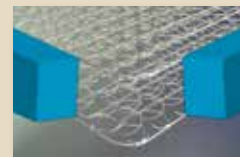

Rows of alternating coils react to your  
body contours maintaining coil stability and  
increased support when compressed for an  
undisturbed night's sleep.

**Excellent Edge™**

Provides greater stability, a  
firm seating edge and 10%  
more usable sleeping surface.

features vary among models

**KING KOIL**

SPINE SUPPORT®

ELITE

**Enhanced Ultra Soft Perfect  
Contour® Foam**

5-zones of super soft conforming support to help reduce motion disturbance.

**Lumbar Support Latex Band**

Provides pressure-relieving conforming support for your lumbar area.

**Contour Plus EC (encased coil)**

Independent encased coil design reduces sleep partner motion disturbance

**Excellent Edge™**

Provides greater stability, a firm seating edge and 10% more usable sleeping surface.