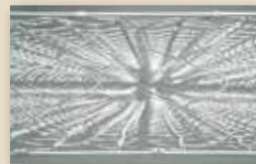

features vary among models

**KING KOIL**  
SPINE SUPPORT®  
PREMIUM

**Lumbar Support Visco Band**

Provides additional pressure-  
relieving support for your  
lumbar area.

**Balanced Support Coil System™**

Rows of alternating coils react to your  
body contours maintaining coil stability and  
increased support when compressed for an  
undisturbed night's sleep.

**Excellent Edge™**

Provides greater stability, a  
firm seating edge and 10%  
more usable sleeping surface.