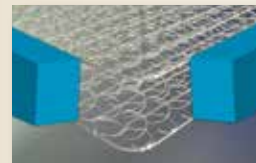

**Ultra Soft Perfect  
Contour® Foam**

Superior soft conforming foam  
to reduce pressure points.

**Support Flex Innerspring**

This innerspring maintains resilient  
flexibility for a more durable, longer-  
lasting sleep surface.

features vary among models

**KING KOIL**  
SPINE SUPPORT®  
PREMIUM

**Lumbar Support Visco Band**

Provides additional pressure-  
relieving support for your  
lumbar area.

**Balanced Support Coil System™**

Rows of alternating coils react to your  
body contours maintaining coil stability and  
increased support when compressed for an  
undisturbed night's sleep.

**Excellent Edge™**

Provides greater stability, a  
firm seating edge and 10%  
more usable sleeping surface.