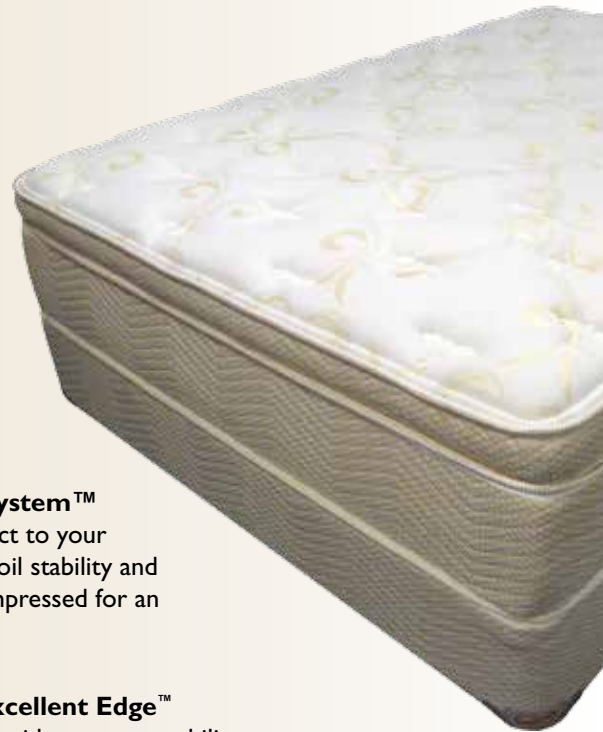

KING KOIL
SPINE SUPPORT®

**Ultra Soft Perfect
Contour® Foam**

Superior soft conforming foam
to reduce pressure points.

Support Flex Innerspring

This innerspring maintains resilient
flexibility for a more durable, longer-
lasting sleep surface.

features vary among models

KING KOIL
SPINE SUPPORT®
PREMIUM

Lumbar Support Visco Band

Provides additional pressure-
relieving support for your
lumbar area.

Balanced Support Coil System™

Rows of alternating coils react to your
body contours maintaining coil stability and
increased support when compressed for an
undisturbed night's sleep.

Excellent Edge™

Provides greater stability, a
firm seating edge and 10%
more usable sleeping surface.

features vary among models